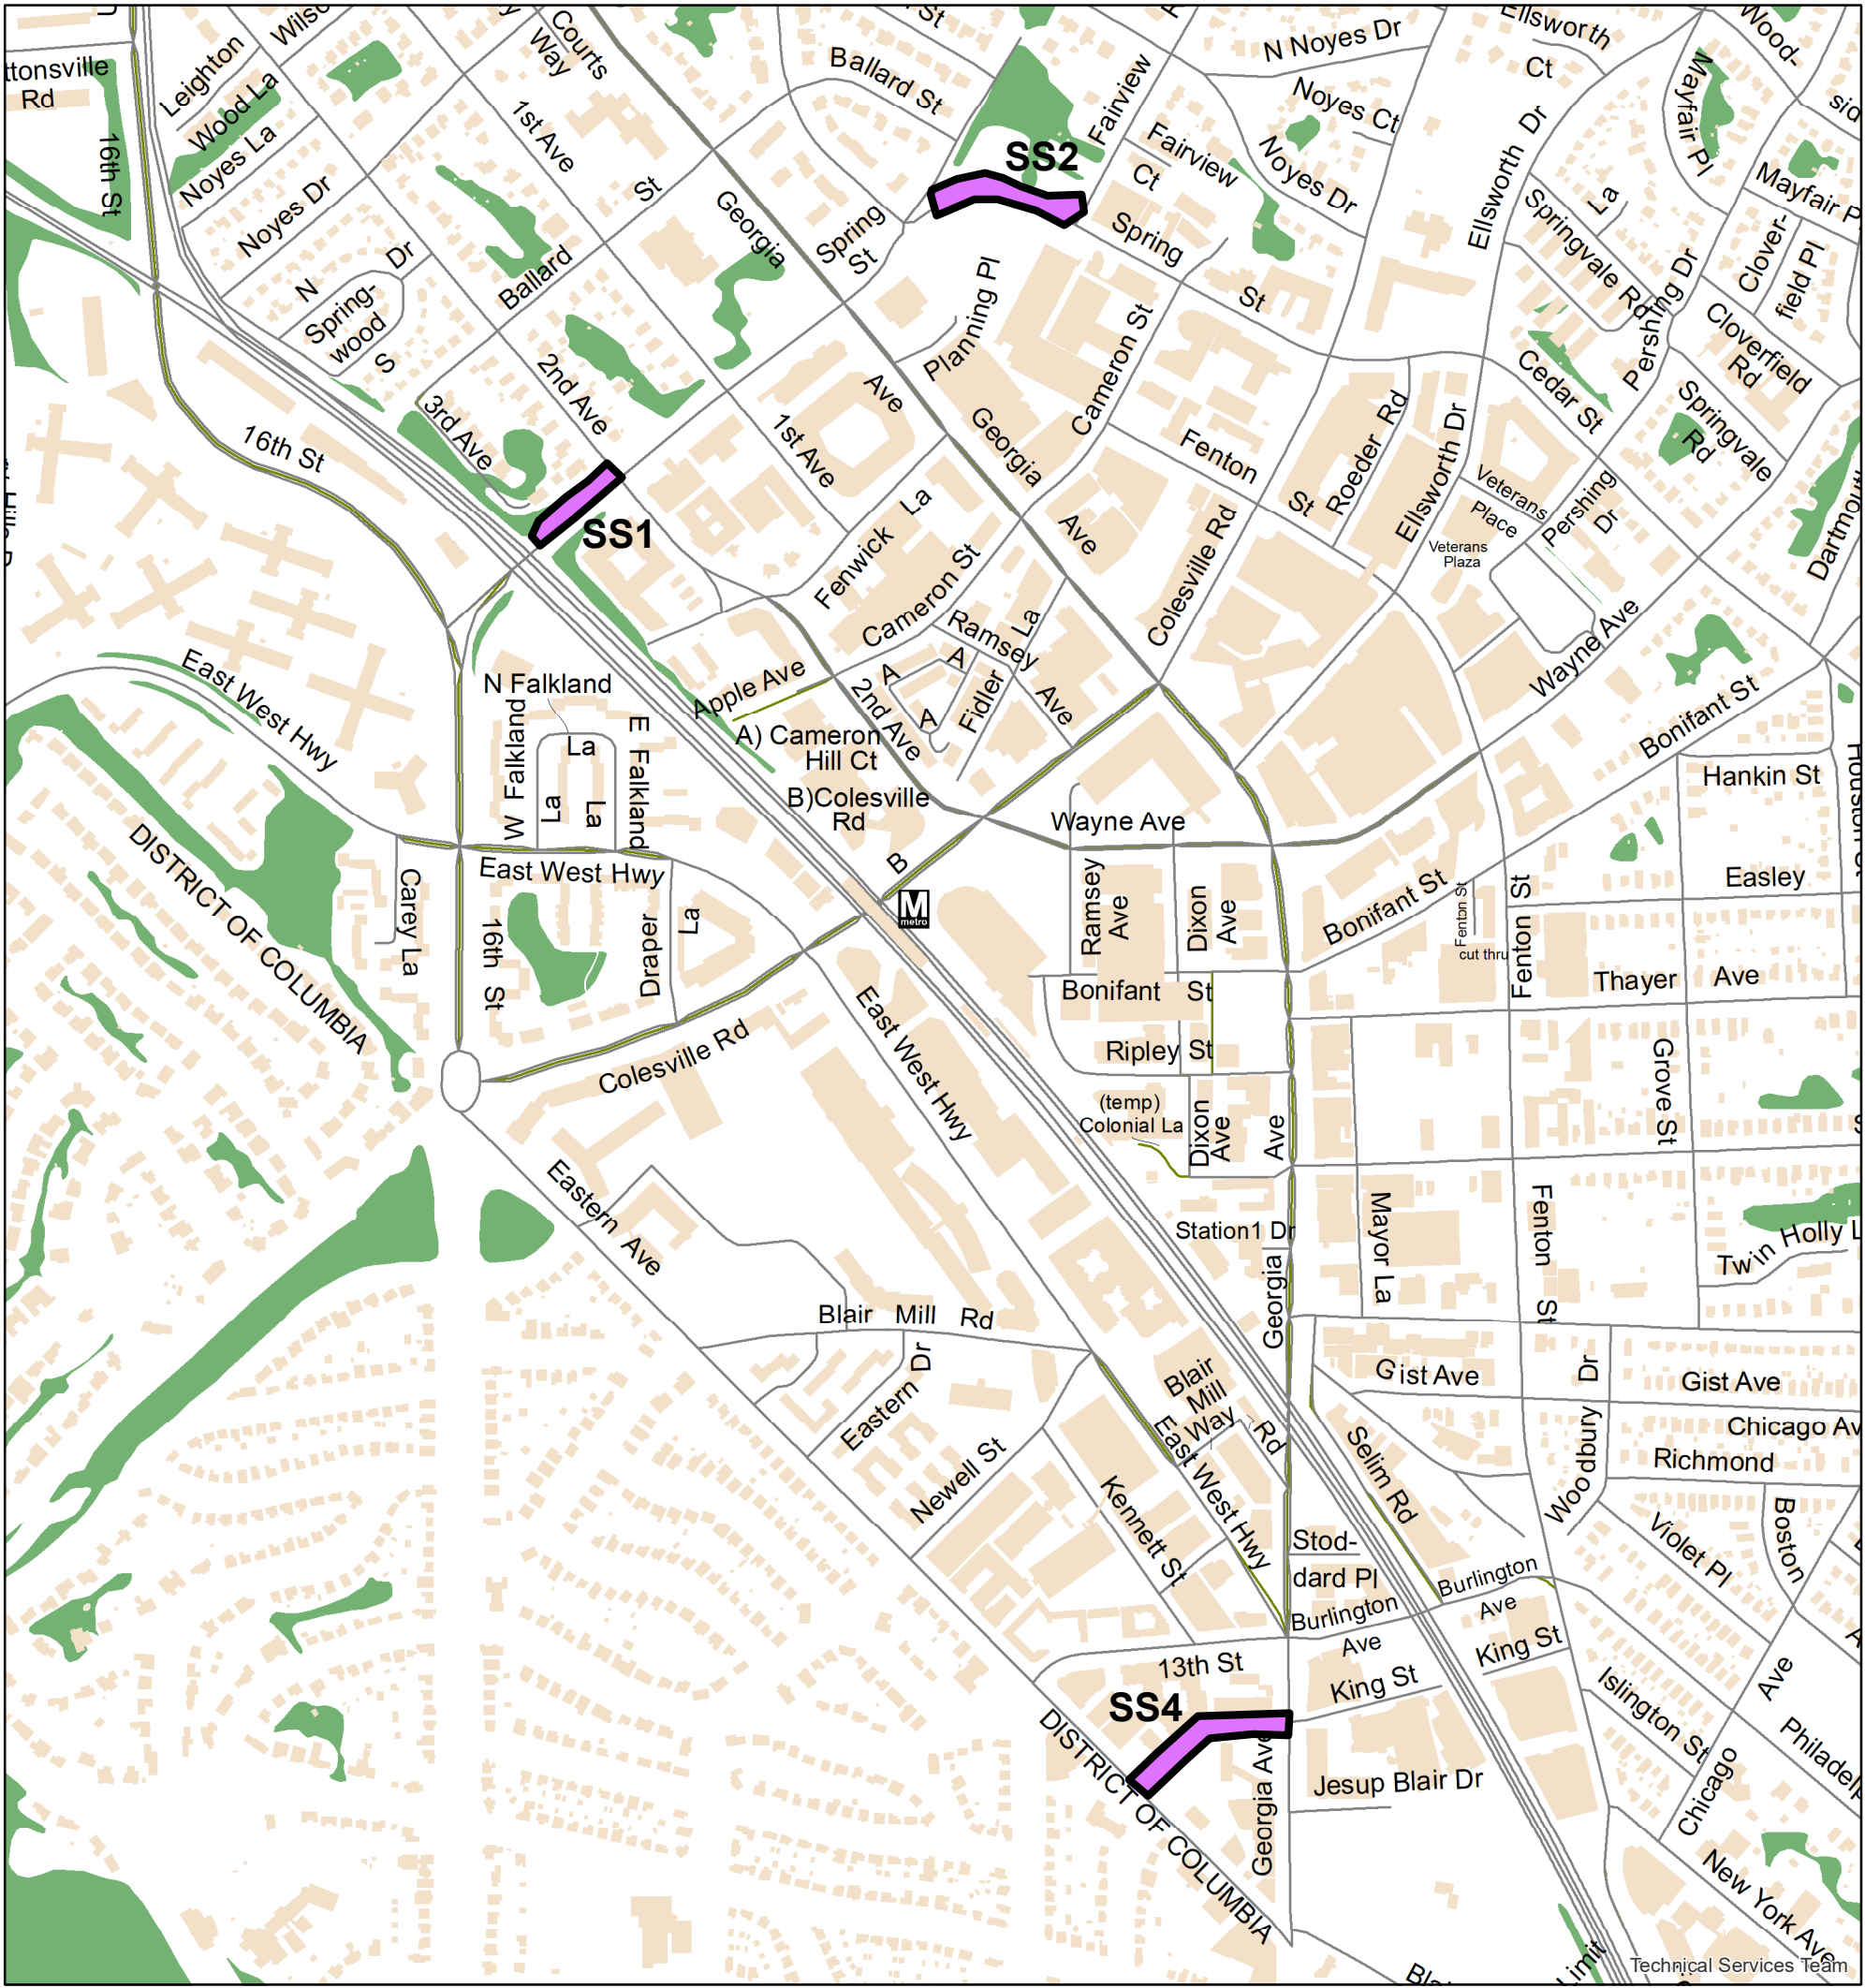

# Silver Spring Tour Bus Parking Locations

 Silver Spring Tour Bus Parking

Silver Spring	Daily Rate	Capacity		
		SS1	SS2	SS4
28' Bus	\$52	6	10	6
40' Bus	\$78	3	5	4
45' Bus	\$78	3	5	4

Locations:

- SS1: Spring Street, West of 2nd Ave
- SS2: Spring Street, South of Fairview Urban Park
- SS4: King Street, Between Eastern Ave and Georgia Ave

Montgomery County Department of Transportation

Updated May 2023